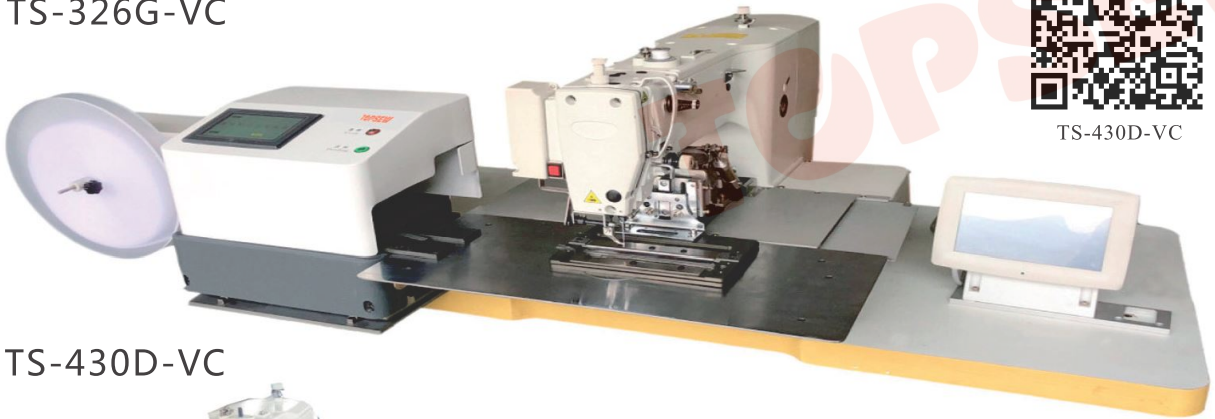

## Automatic Velcro cutting and attaching machine TS-326G/430D-VC

TS-326G-VC

TS-430D-VC

TS-430D-VC

### Advantages

1. High efficiency: 15-18 pcs/ minute.
2. Automatic cutting, automatic feeding, automatic attaching.
3. The knife can be replaced, and the Velcro with different angles can be cut.
4. The Velcro is not easy to fall out when it is fed into the card slot.
5. The width and length of stitch working position can be adjusted freely in line with the length of velcro needed.
6. The patterns of velcro can be edited randomly
7. It is suitable for sweatshirts, jackets, raincoats, coats, shoes, bags etc.

### Specifications:

Model	430D/1900	326G	2516
Feed length	10mm-40mm	15mm-150mm	15mm-180mm
Feed width	10mm-30mm	10mm-50mm	10mm-50mm
Feed stroke	230mm	300mm	300mm
Knife	straight、round	straight、round	straight、round